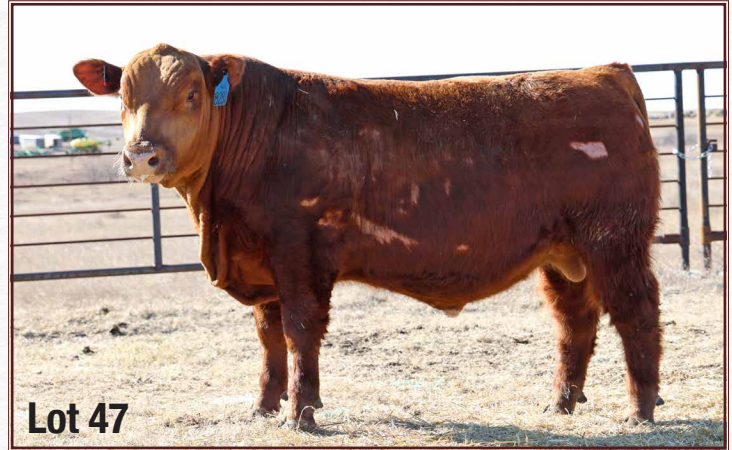

Lot 46

48

CCTS GLC AXL 9783

DOB: 03-06-2023 Reg #: 4827506 BRAND: 9783

LSF MEW X-FACTOR 6693D
GLC X-FACTOR 5631
S BAR U MEGAN 563

GLC PRESTIGIOUS 5047
S BAR U SONJA 978
S BAR U SONJA 387

BW: 78
Adj WW: 649 Ratio: 97
Adj. YW: 1228 Ratio: 100
ADG: 3.61 Ratio: 102
ProS: 80, 67% HB: 57, 39%
GM: 23, 80% *zoetis*

	CED	BW	WW	YW	Milk	ME	MARB	REA	Fat	CW	YG
EPD	16	-3.2	53	92	23	1	0.39	-0.1	0.02	-3	0.04
%	16	26	78	63	73	36	57	92	59	99	36

- Smooth-built sure shot heifer bull
- Dam exhibits extreme docility and is built structurally sound and moderately framed