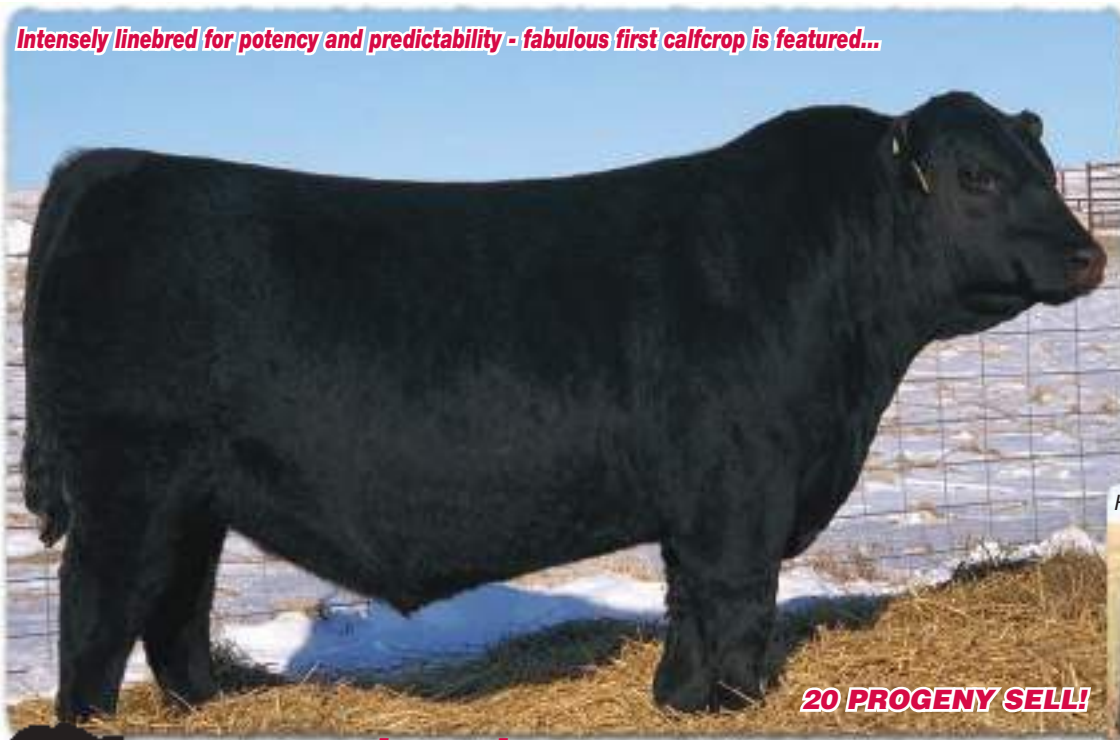

SAV Reference Sire - SAV Landmark 9148...

Intensely linebred for potency and predictability - fabulous first calfcrop is featured...

20 PROGENY SELL!