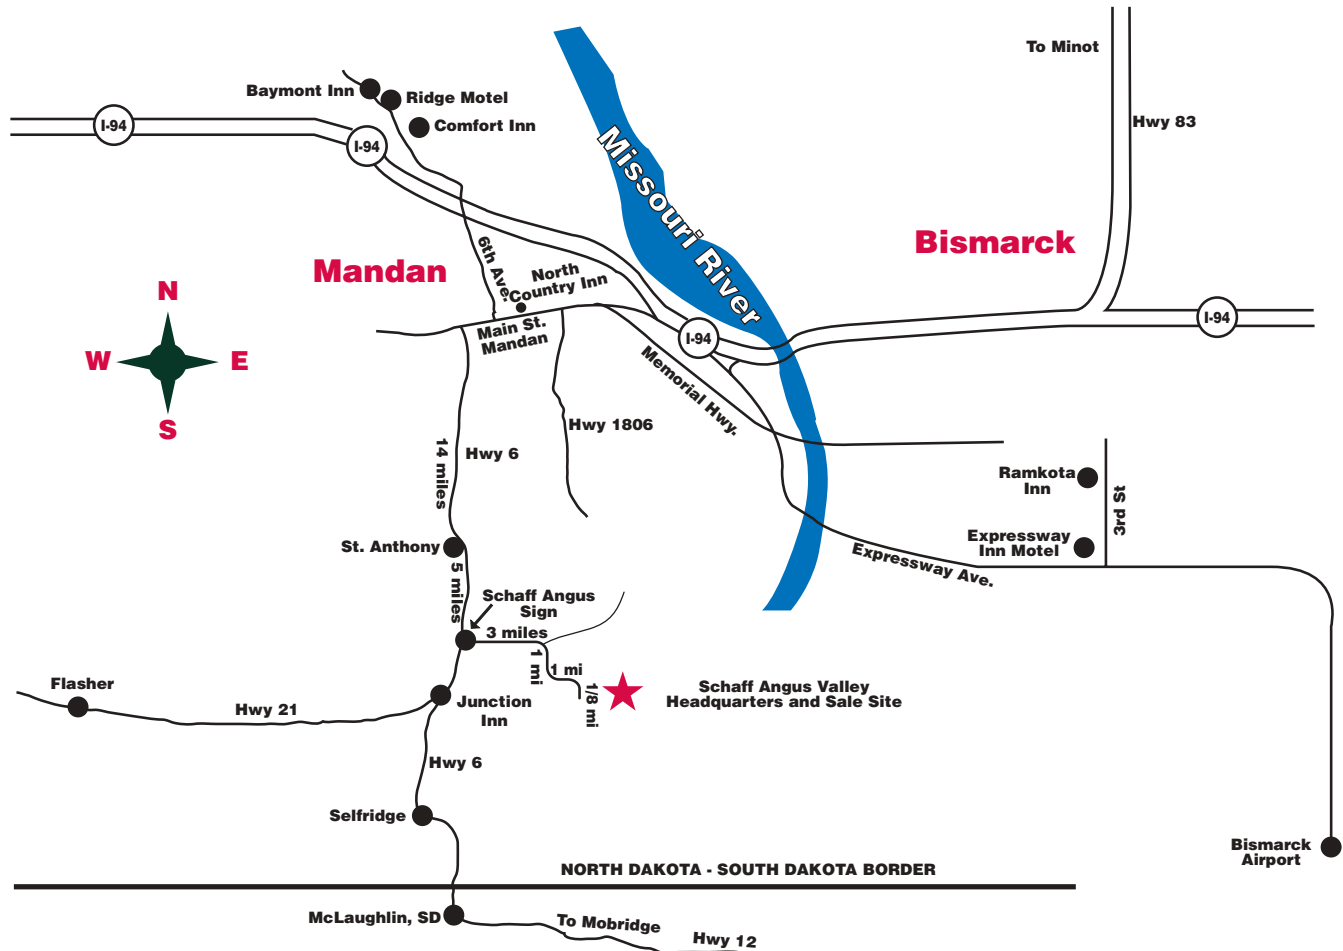

Directions to Schaff Angus Valley...

The Schaff Angus Valley Sale will be held in the heated sale facility located at the Schaff Angus Valley headquarters. From Mandan, take Highway #6 south 19 miles to the Schaff Angus sign, then turn east on County Road 135 and follow the county gravel road 5 1/8 miles to the ranch and sale site.