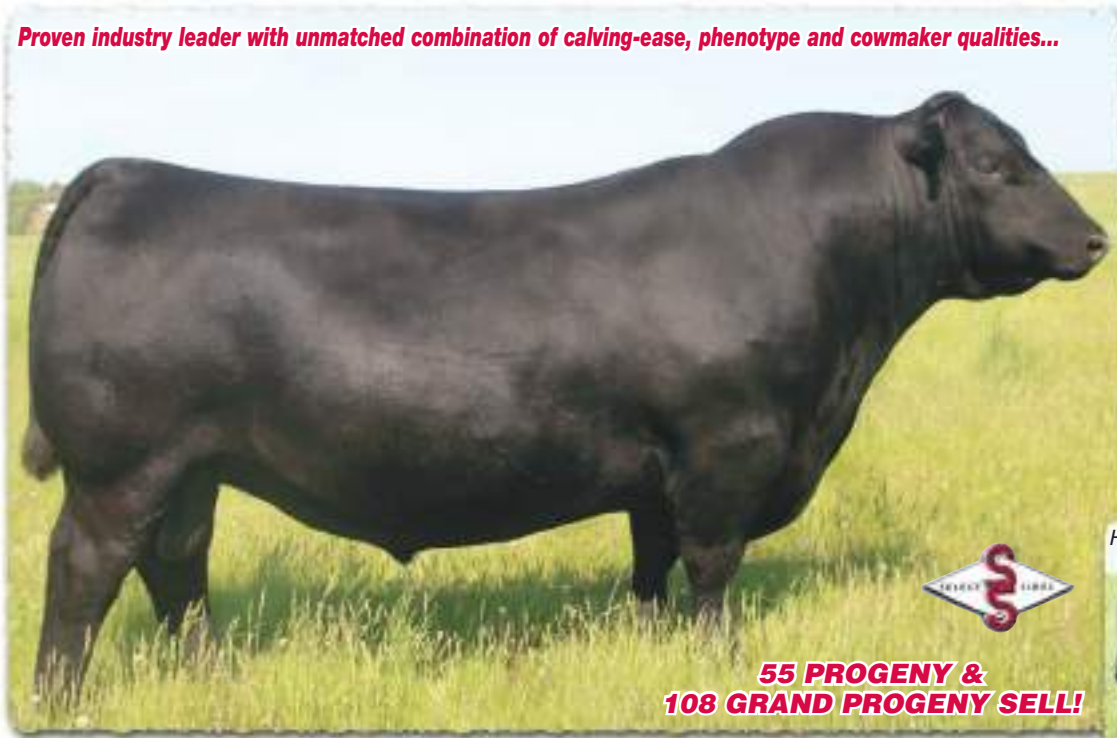

SAV Reference Sire - SAV Rainfall 6846...

Proven industry leader with unmatched combination of calving-ease, phenotype and cowmaker qualities...

"Rainfall is a legend. As good a footed bull as I've ever seen."

-Cole Elrod

His dam