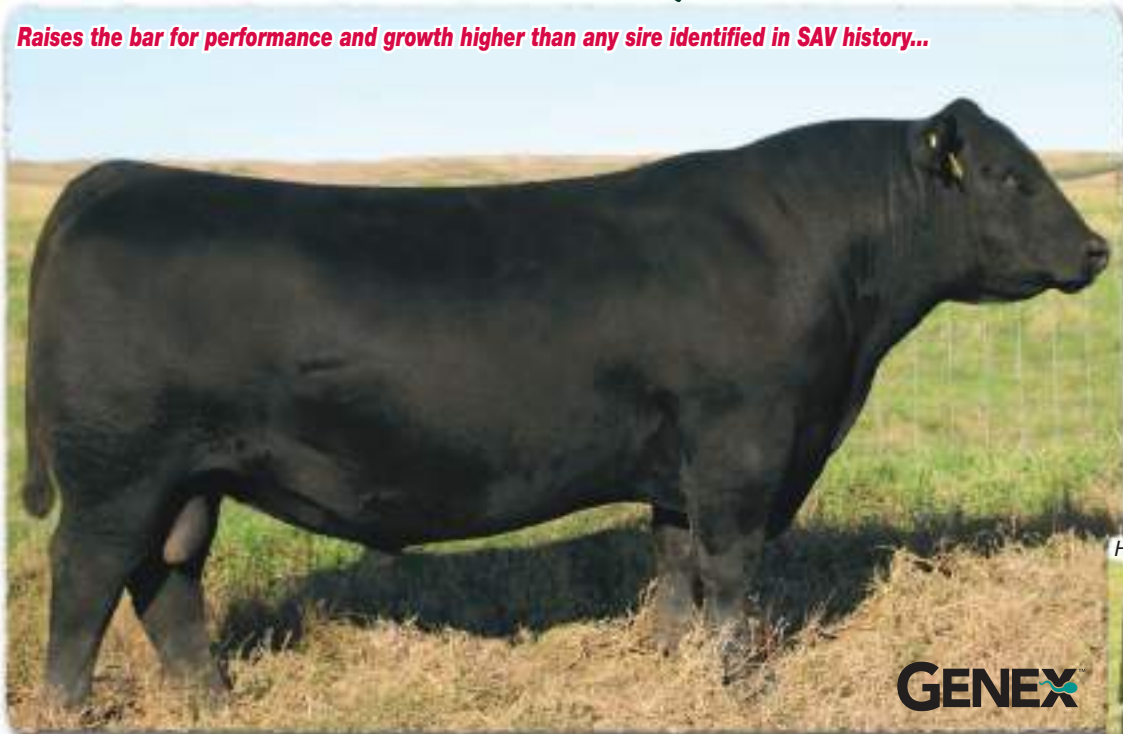

SAV Reference Sire - SAV Quarterback 7933...

Raises the bar for performance and growth higher than any sire identified in SAV history...