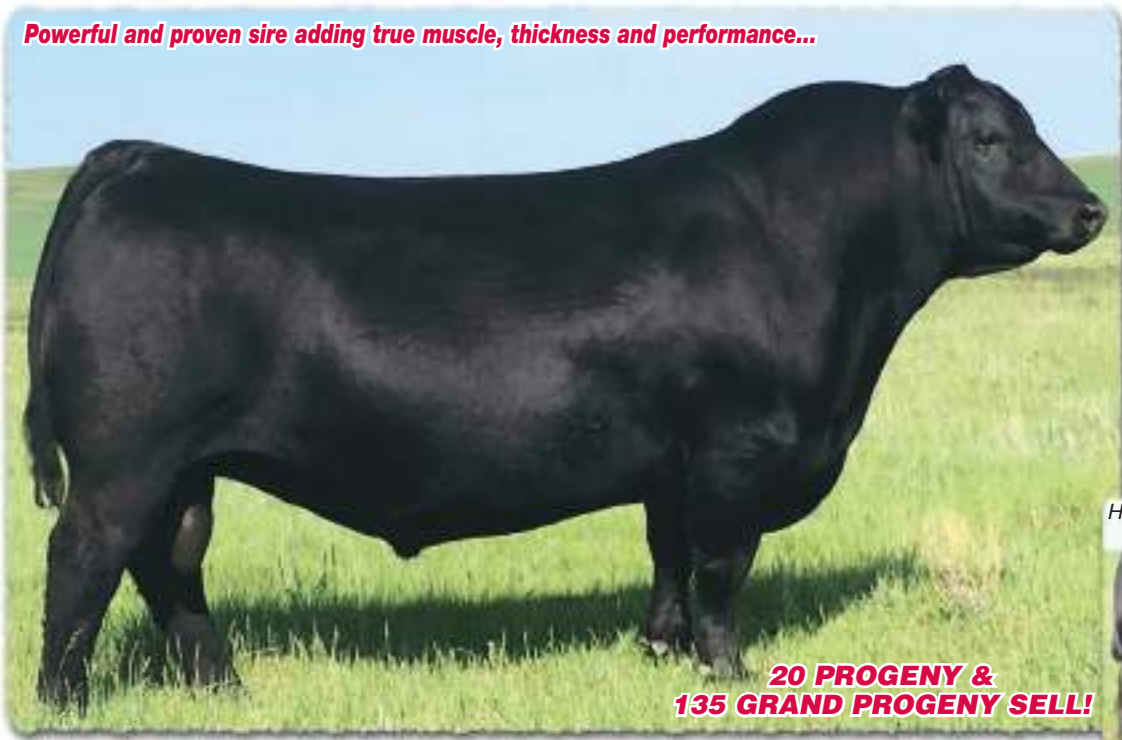

His dam

SAV Reference Sire - SAV President 6847...

Powerful and proven sire adding true muscle, thickness and performance...

20 PROGENY & 135 GRAND PROGENY SELL!